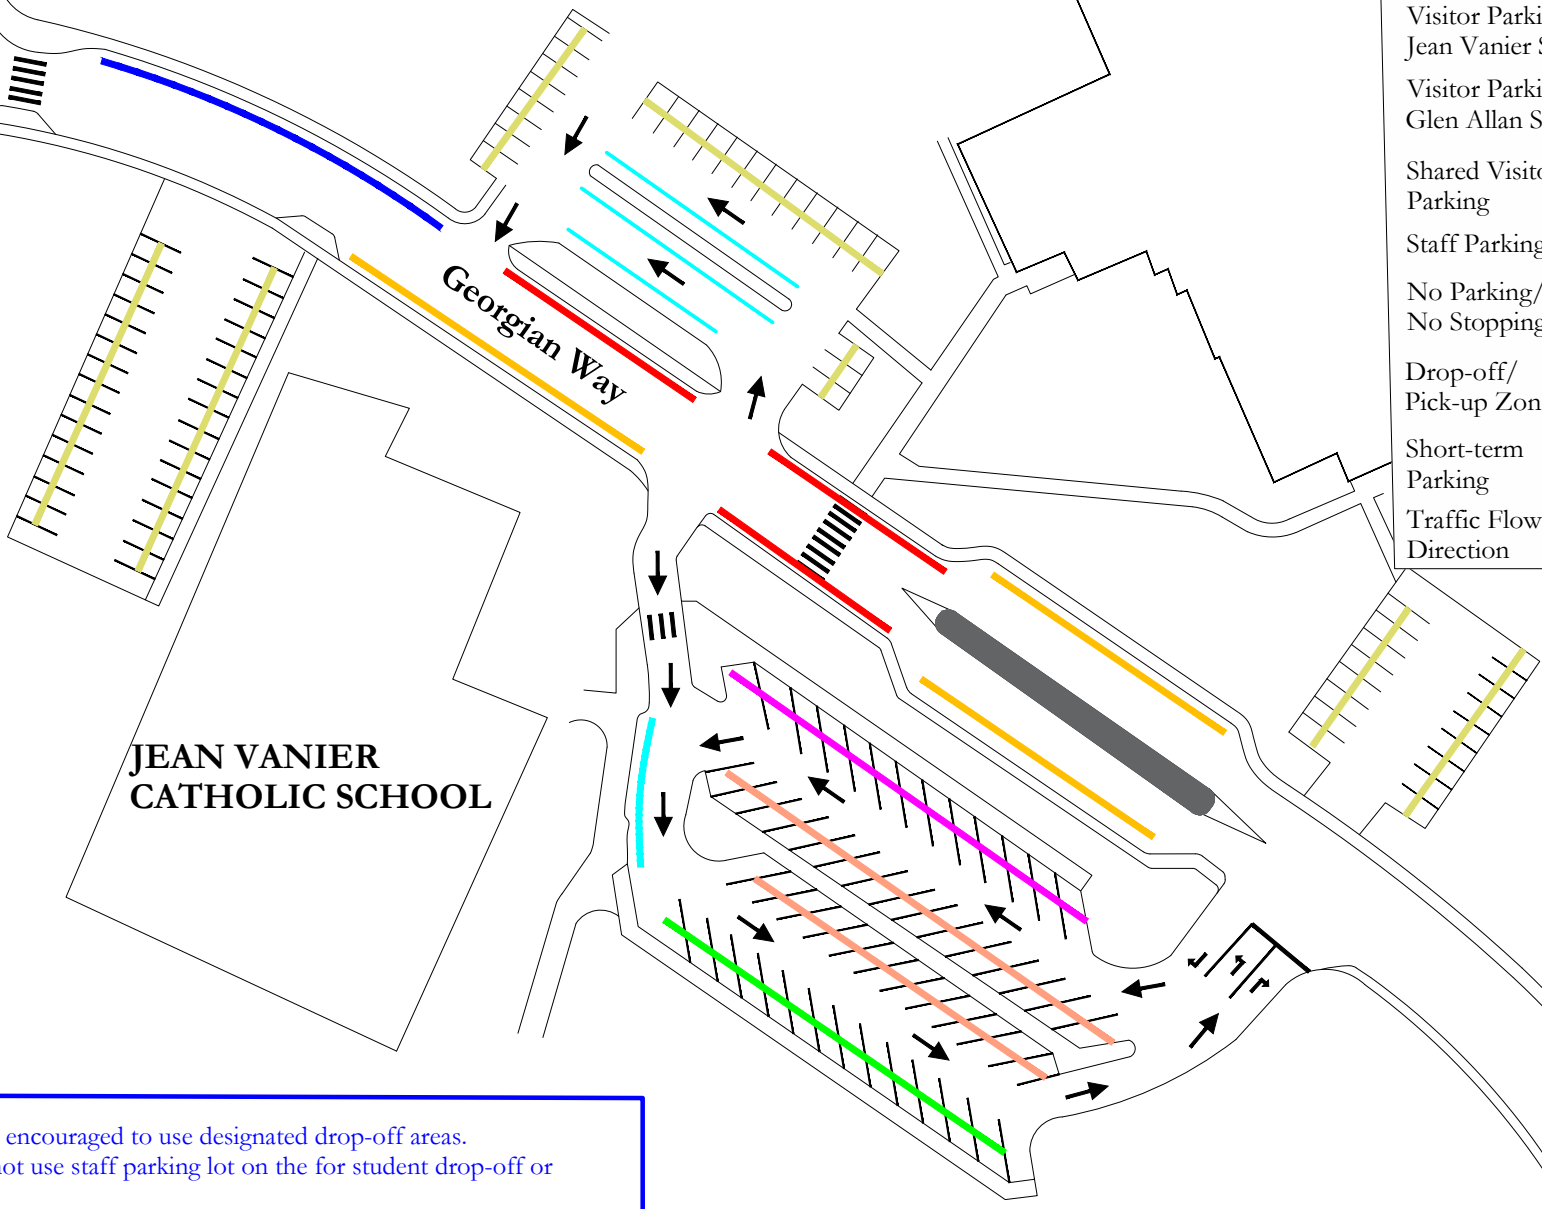

# Glen Allan Elementary School Traffic Management Plan

**GLEN ALLAN  
ELEMENTARY  
SCHOOL**

Bus Zone	
Visitor Parking Jean Vanier School	
Visitor Parking Glen Allan School	
Shared Visitor Parking	
Staff Parking	
No Parking/ No Stopping	
Drop-off/ Pick-up Zone	
Short-term Parking	
Traffic Flow Direction	

- Parents are encouraged to use designated drop-off areas.
- Please do not use staff parking lot on the for student drop-off or pick-up.
- Parents are requested not to park within 5 metres of the crosswalk